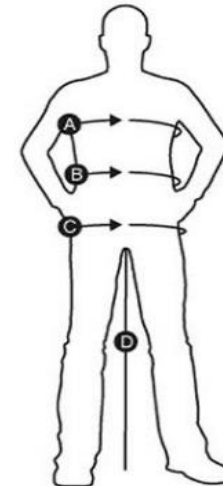

### BODY MEASUREMENTS WOMEN

Measurements should be taken directly on your body (cms or inches)

#### JACKETS, SWEATSHIRTS & T-SHIRTS

	S		M		L		XL		XXL	
	cms	inches	cms	inches	cms	inches	cms	inches	cms	inches
A: CHEST	86	34	92	36	98	39	104	41	110	43
B: WAIST	68	27	74	29	80	31	86	34	92	36
C: SEAT	93	37	99	39	105	41	111	44	117	46

### BODY MEASUREMENTS MEN

Measurements should be taken directly on your body (cms or inches)

#### JACKETS, SWEATSHIRTS & T-SHIRTS

	S		M		L		XL		XXL		XXXL		XXXXL	
	cms	inches	cms	inches	cms	inches	cms	inches	cms	inches	cms	inches	cms	inches
A: CHEST	92	36	98	39	104	41	110	43	116	46	122	48	128	50
C: SEAT	96	38	102	40	108	43	114	45	120	47	126	50	132	52