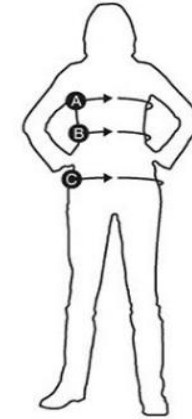

### BODY MEASUREMENTS WOMEN

Measurements should be taken directly on your body (cms or inches)

#### JACKETS, SWEATSHIRTS & T-SHIRTS

	S		M		L		XL		XXL	
	cms	inches	cms	inches	cms	inches	cms	inches	cms	inches
A: CHEST	86	34	92	36	98	39	104	41	110	43
B: WAIST	68	27	74	29	80	31	86	34	92	36
C: SEAT	93	37	99	39	105	41	111	44	117	46

### BODY MEASUREMENTS MEN

Measurements should be taken directly on your body (cms or inches)

#### JACKETS, SWEATSHIRTS & T-SHIRTS

	S		M		L		XL		XXL		XXXL		XXXXL	
	cms	inches	cms	inches	cms	inches	cms	inches	cms	inches	cms	inches	cms	inches
A: CHEST	92	36	98	39	104	41	110	43	116	46	122	48	128	50
C: SEAT	96	38	102	40	108	43	114	45	120	47	126	50	132	52