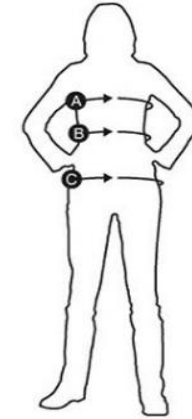

BODY MEASUREMENTS WOMEN

Measurements should be taken directly on your body (cms or inches)

JACKETS, SWEATSHIRTS & T-SHIRTS

	S		M		L		XL		XXL	
	cms	inches	cms	inches	cms	inches	cms	inches	cms	inches
A: CHEST	86	34	92	36	98	39	104	41	110	43
B: WAIST	68	27	74	29	80	31	86	34	92	36
C: SEAT	93	37	99	39	105	41	111	44	117	46

BODY MEASUREMENTS MEN

Measurements should be taken directly on your body (cms or inches)

JACKETS, SWEATSHIRTS & T-SHIRTS

	S		M		L		XL		XXL		XXXL		XXXXL	
	cms	inches	cms	inches	cms	inches	cms	inches	cms	inches	cms	inches	cms	inches
A: CHEST	92	36	98	39	104	41	110	43	116	46	122	48	128	50
C: SEAT	96	38	102	40	108	43	114	45	120	47	126	50	132	52

JEANS, BYXOR & SHORTS

	28		30		32		34		36		38	
	cms	inches	cms	inches	cms	inches	cms	inches	cms	inches	cms	inches
B: WAIST	80	31	85	33	90	35	95	37	100	39	105	41
C: SEAT	96	38	102	40	108	43	114	45	120	47	126	50
D: INSIDE LEG	82	32	84	33	84	33	86	34	86	34	87	34