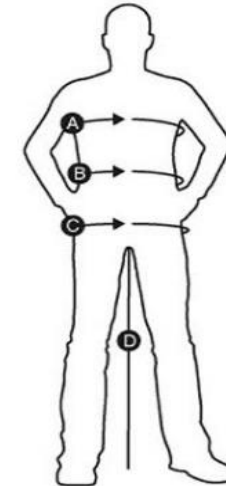

BODY MEASUREMENTS WOMEN

Measurements should be taken directly on your body (cms or inches)

JACKETS, SWEATSHIRTS & T-SHIRTS

	S		M		L		XL		XXL	
	cms	inches	cms	inches	cms	inches	cms	inches	cms	inches
A: CHEST	86	34	92	36	98	39	104	41	110	43
B: WAIST	68	27	74	29	80	31	86	34	92	36
C: SEAT	93	37	99	39	105	41	111	44	117	46

BODY MEASUREMENTS MEN

Measurements should be taken directly on your body (cms or inches)

JACKETS, SWEATSHIRTS & T-SHIRTS

	S		M		L		XL		XXL		XXXL		XXXXL	
	cms	inches	cms	inches	cms	inches	cms	inches	cms	inches	cms	inches	cms	inches
A: CHEST	92	36	98	39	104	41	110	43	116	46	122	48	128	50
C: SEAT	96	38	102	40	108	43	114	45	120	47	126	50	132	52

JEANS, BYXOR & SHORTS

	28		30		32		34		36		38	
	cms	inches	cms	inches	cms	inches	cms	inches	cms	inches	cms	inches
B: WAIST	80	31	85	33	90	35	95	37	100	39	105	41
C: SEAT	96	38	102	40	108	43	114	45	120	47	126	50
D: INSIDE LEG	82	32	84	33	84	33	86	34	86	34	87	34